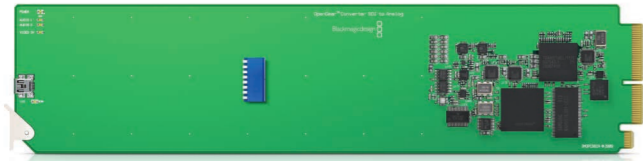

The world's greatest converters now available in OpenGear rack mount cards!

The new Blackmagic OpenGear Converters give you a great range of conversion, all packed with the latest video technologies at an affordable price! OpenGear is the television industry's open standard for rack based conversion and processing. Get the freedom and cost savings of an open standard combined with centralized network control and monitoring using the OpenGear DashBoard software for Windows™, Mac OS X™ and Linux™!

Auto Switching SD and HD

Blackmagic OpenGear Converters instantly switch between all SD and HD video formats the instant the video input changes. A huge range of standards are supported including NTSC, PAL, 1080i/59.94, 1080i/50, 1080PsF/23.98, 1080PsF/24, 720p/59.94, 720p/50 and new formats can be added via USB.

8 Great Models

Choose from analog, HDMI, audio, optical fiber, and sync generator models! There's a single card model for each type of video conversion. All models have 3 Gb/s SDI technology that auto switches between SD, HD and 3 Gb/s HD-SDI formats. All AES/EBU audio inputs feature sample rate converters, and all audio connections can be switched between analog and AES/EBU audio!

OpenGear Converters
€385

OpenGear™ Converters

New 2009
RELEASE

SDI to Analog

€385

Includes everything you need to convert from SDI to analog HD/SD component, NTSC and PAL video out, plus balanced AES/EBU and analog audio out. Easily connect to Betacam SP, VHS and analog video monitors. Features a built in hardware down converter to connect HD-SDI video to SD equipment!