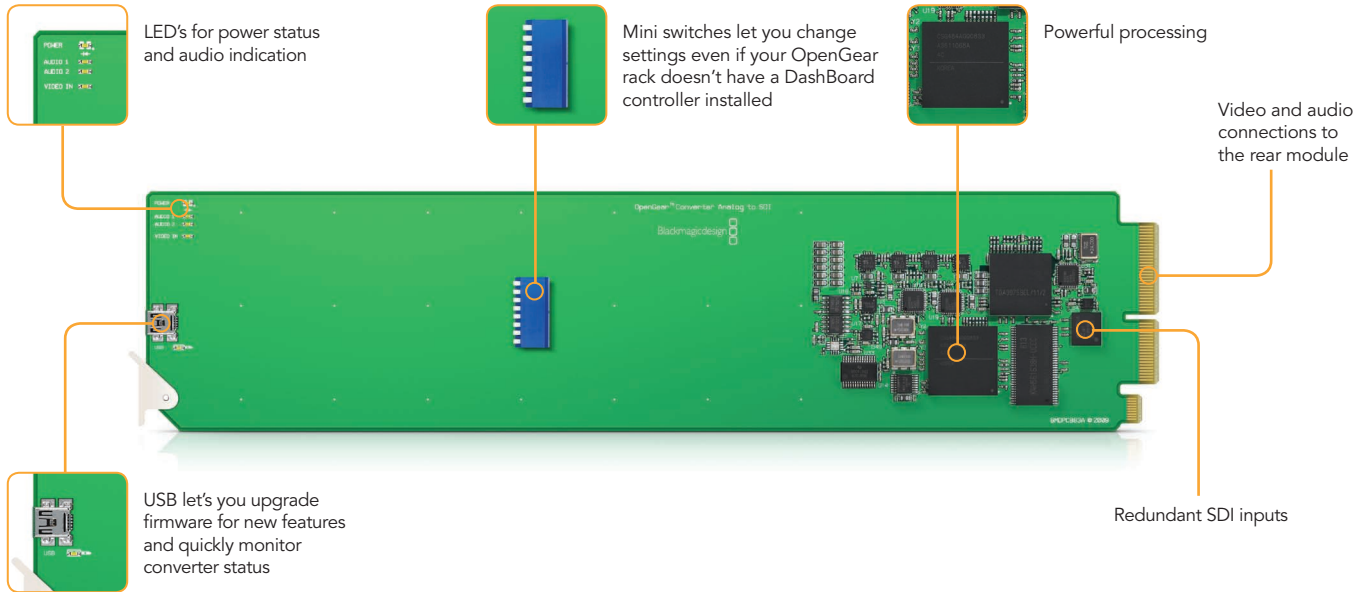

Auto Switching SD and HD

Blackmagic OpenGear Converters instantly switch between all SD and HD video formats the instant the video input changes. A huge range of standards are supported including NTSC, PAL, 1080i/59.94, 1080i/50, 1080PsF/23.98, 1080PsF/24, 720p/59.94, 720p/50 and new formats can be added via USB.

About OpenGear

OpenGear was invented by Ross Video as an open standard for rack mount converters and processing for television broadcasters. OpenGear uses a 2 rack unit rack frame that normally holds up to 10 plug in cards, or when using simpler cards, a double density frame can be used to hold up to 20 cards. Many manufacturers develop OpenGear cards and frames that can be mixed and matched. This gives you the freedom to build your facility without being locked into a proprietary rack standard.

Whatever unique or custom need you have, there will most likely be an OpenGear partner who makes it! OpenGear cards are hot swappable and can be controlled by the same java based DashBoard network control and monitoring software. DashBoard automatically checks the plugged in card's function without any complicated driver loading. Because DashBoard is TCP/IP network based, you can monitor from remote sites, or monitor centrally within massive installations consisting of hundreds of OpenGear cards and rack frames.

OpenGear Converters

OpenGear converters at a glance

Redundant SDI Input

Blackmagic OpenGear Converter models, SDI to Analog and SDI to Audio, feature a unique redundant SDI input for mission critical or live broadcast tasks. Simply connect a redundant cable to the second input, and if the main SDI input is lost, Blackmagic OpenGear Converters will automatically switch over in an instant. A loop-through SDI output is also provided for connecting to other devices. You can also loop to other Blackmagic OpenGear Converters when de-embedding more audio channels.