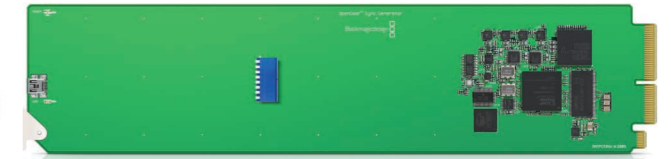

Optical Fiber

€385

Convert SDI to Optical Fiber, and Optical Fiber to SDI simultaneously. Blackmagic OpenGear Optical Fiber auto switches between any SD, HD, 3 Gb/s HD-SDI video standards and each direction is completely independent.

New 2009
RELEASE

Sync Generator

€385

Includes 10 crystal stabilized video reference outputs for referencing all the video equipment in your studio with either high definition tri-sync or standard definition black burst. Perfect for small studios or outside broadcasts!

About OpenGear

OpenGear was invented by Ross Video as an open standard for rack mount converters and processing for television broadcasters. OpenGear uses a 2 rack unit rack frame that normally holds up to 10 plug in cards, or when using simpler cards, a double density frame can be used to hold up to 20 cards. Many manufacturers develop OpenGear cards and frames that can be mixed and matched. This gives you the freedom to build your facility without being locked into a proprietary rack standard.

Whatever unique or custom need you have, there will most likely be an OpenGear partner who makes it! OpenGear cards are hot swappable and can be controlled by the same java based DashBoard network control and monitoring software. DashBoard automatically checks the plugged in card's function without any complicated driver loading. Because DashBoard is TCP/IP network based, you can monitor from remote sites, or monitor centrally within massive installations consisting of hundreds of OpenGear cards and rack frames.