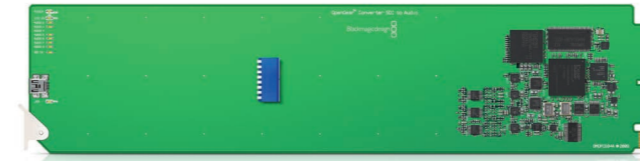

Auto Switching SD and HD

Blackmagic OpenGear Converters instantly switch between all SD and HD video formats the instant the video input changes. A huge range of standards are supported including NTSC, PAL, 1080i/59.94, 1080i/50, 1080PsF/23.98, 1080PsF/24, 720p/59.94, 720p/50 and new formats can be added via USB.

New 2009
RELEASE

Analog to SDI

€385

Perfect for converting from analog HD/SD component to SDI out with balanced AES/EBU and analog audio embedding. Now you can convert analog devices such as Betacam SP, VHS, set top boxes, gaming consoles and HDV cameras to incredible quality SD/HD-SDI video.

New 2009
RELEASE

SDI to Audio

€385

Includes everything you need to de-embed 4 channels of analog audio or 8 channels of AES/EBU digital audio from any SDI video connection. Now you can easily access the audio in any SDI video connection for output to audio equipment such as audio mixers, analog broadcast decks, audio monitors and more!

New 2009
RELEASE

Audio to SDI

€385

Includes everything you need to embed 4 channels of analog audio or 8 channels of AES/EBU digital audio into any SDI video connection. Embed audio from audio mixers and analog decks into SDI video connections for use with SDI routers and decks, or to add extra audio channels to video converters!