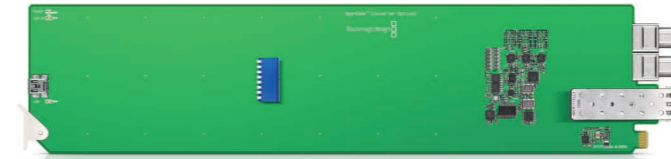

HDMI to SDI

€385

Ideal for converting from non copy protected HDMI devices to SDI out with embedded SDI audio from the HDMI input. Now you can convert HDMI video devices to SDI, or add SDI outputs to computers with HDMI compatibility.

New 2009
RELEASE