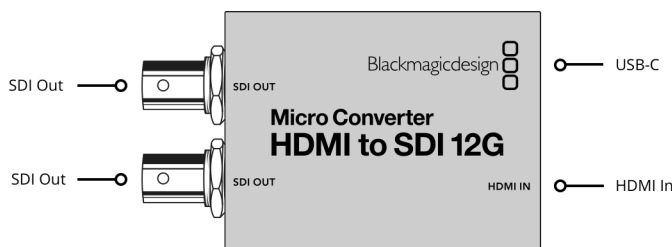

Micro Converter HDMI to SDI 12G

$109

The world's smallest HDMI to 12G-SDI broadcast quality converter! Blackmagic Micro Converter HDMI to SDI 12G is a miniaturized broadcast quality video converter that's perfect for connecting HDMI cameras and computers to professional SDI equipment! You get two 12G-SDI outputs which can be set to level A or B for 3G-SDI signals. Micro Converters feature full size HDMI and professional 12G-SDI connections for working with all NTSC, PAL, 720p, 1080p, 1080i, 2160p rates, including 4Kp24/47.95/48 DCI. You can power it over USB from a laptop or a mobile phone charger!

Connections

SDI Video Outputs

2
Automatically matches the HDMI input.

HDMI 2.0 Video Outputs

1 x type A.

SDI Rates

270Mb, 1.5G, 3G, 6G, 12G.

Multi Rate Support

Auto detection of SD, HD, 2K, Ultra HD and 4K.

Updates, Configurations and Power

USB Type-C.

Reclocking

Yes

Standards

SD Video Standards

525i59.94 NTSC, 625i50 PAL