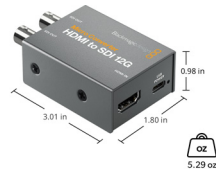

Software

Internal software upgrade via USB.

Power Requirements

Power Consumption

4W max.

Operational Voltage Range

4.4V to 5.25V DC

Physical Specifications

Environmental Specifications

Operating Temperature

0° to 40° C (32° to 104° F)

Storage Temperature

-20° to 60° C (-4° to 140° F)

Relative Humidity

0% to 90% non-condensing

What's Included

Micro Converter HDMI to SDI 12G

Warranty

3 Year Limited Manufacturer's Warranty.