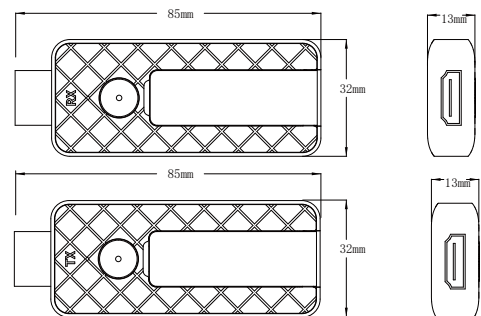

Dimensions

WEB: www.rgblink.com EMAIL: sales@rgblink.com PHONE: +86 592 5771197
Proudly designed and manufactured in **Xiamen Hi Technology Zone, China**

RGBlink®

www.rgblink.com