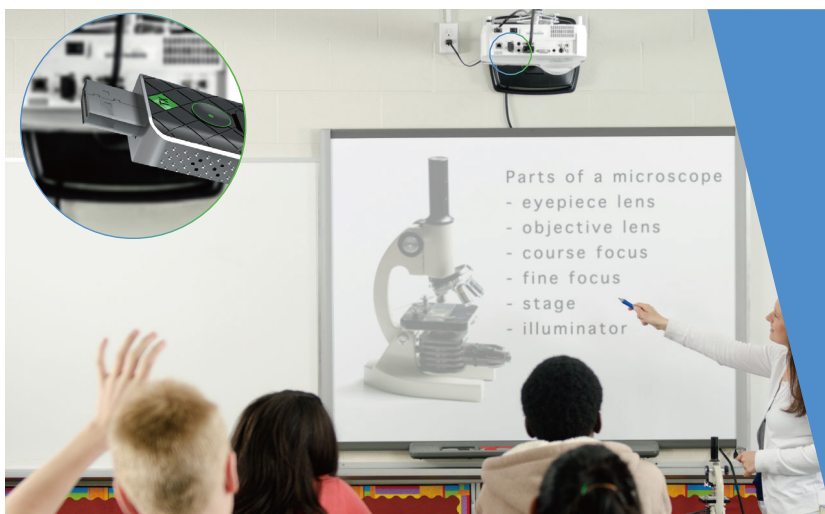

Education

Knowledge sharing